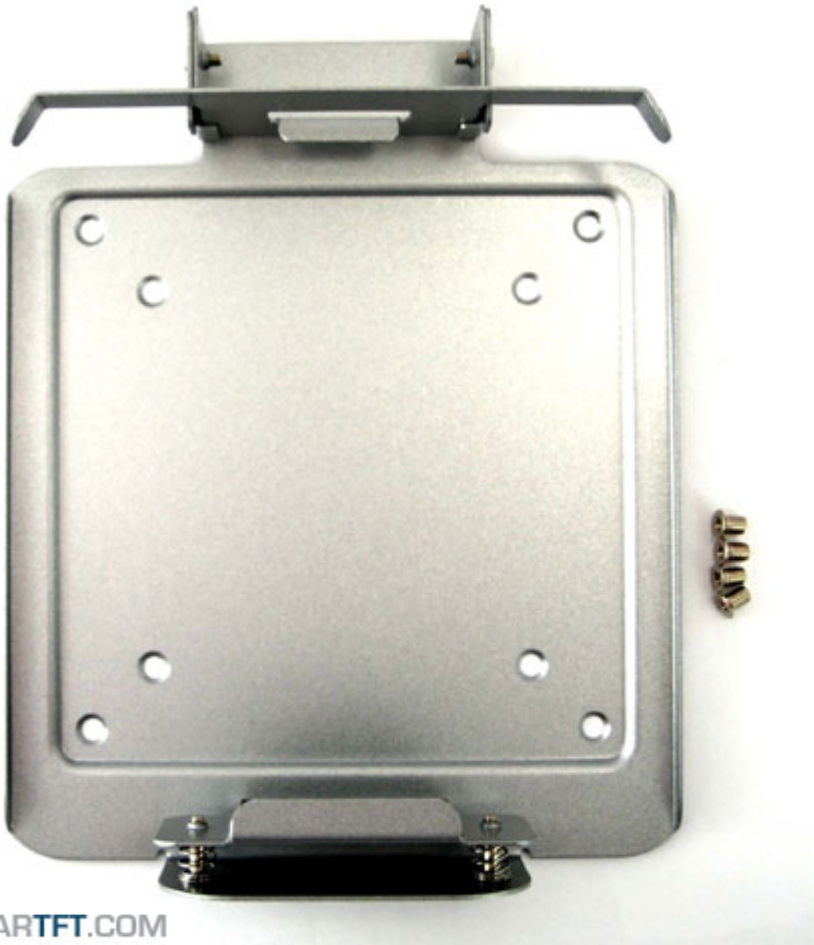

999.00 EUR
incl. 19% VAT, plus [shipping](#)

- VESA 75/100

Example : QBOX mounted on CTF840-SH TFT display

This mounting adapter allows fixation on a surface or on rear side of a display with VESA 75mm or 100mm holes.